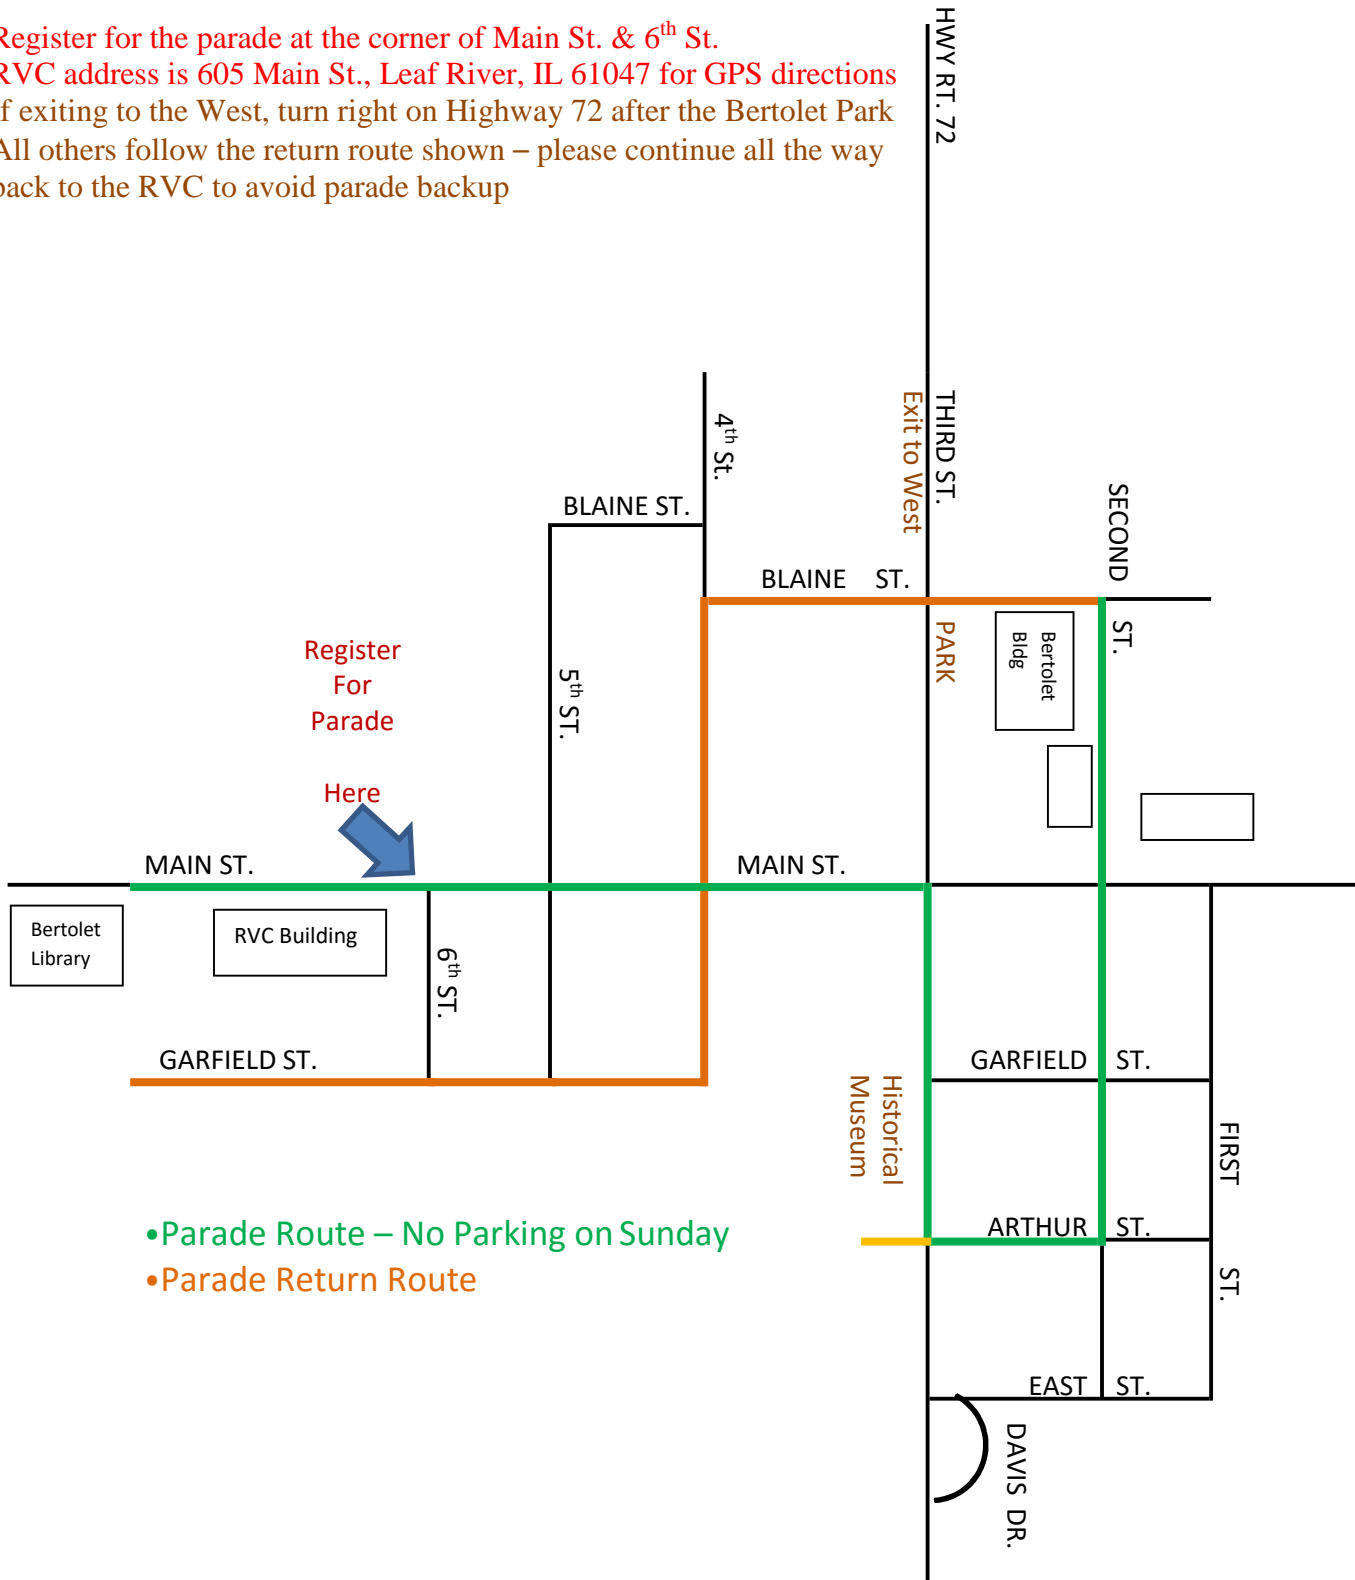

Register for the parade at the corner of Main St. & 6th St.
 RVC address is 605 Main St., Leaf River, IL 61047 for GPS directions
 If exiting to the West, turn right on Highway 72 after the Bertolet Park
 All others follow the return route shown – please continue all the way
 back to the RVC to avoid parade backup

- Parade Route – No Parking on Sunday
- Parade Return Route